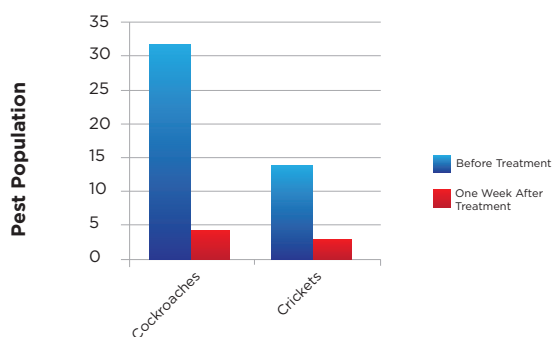

Maxforce Complete's Knockdown