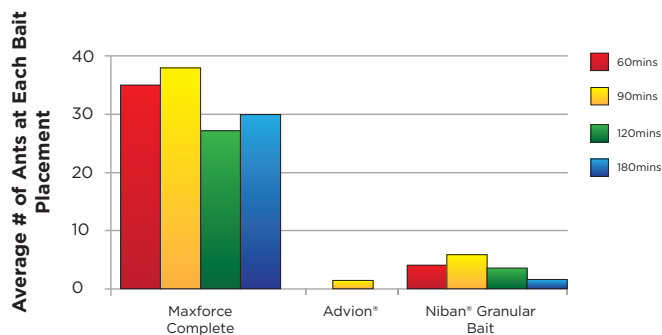

Argentine Ant Choice Test Over Time

BACKED
by **BAYER**™

Backed by Bayer.™ And remember, when you use Maxforce Complete, you're Backed by Bayer™ and all the science and technical support that come with it. It's Science for a Better Life™. For more information ask your Bayer Field Sales Representative, call Bayer customer service @ 1-800-331-2867 or visit www.BackedByBayer.com.