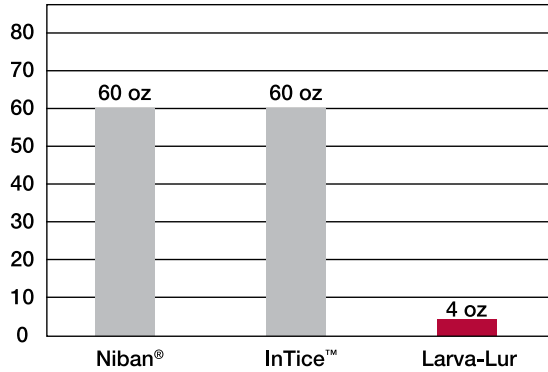

Prentox®

Larva-Lur

Contains Propoxur

Lower application rates make Larva-Lur a more efficient product and increase profits. Larva-Lur's low application rates mean the initial investment is spread over more treatments, making the cost-per-use lower than other baits.

Rate Per 1000 sq/ft (ounces)

Based on the labeled use rate for perimeter treatments.